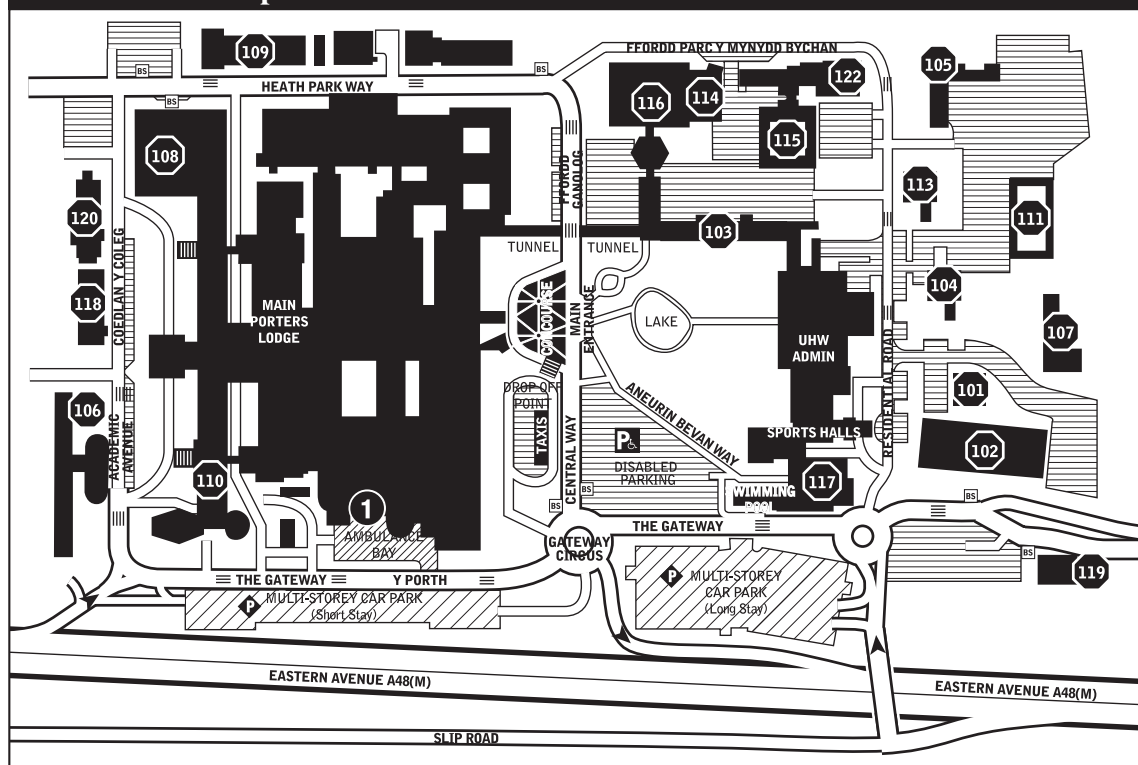

* Indicates main site* Indicates main site

Additional Information

All Nations Centre	B7	89
British Council	E3	53
Cardiff International Arena	E1	84
Central Library	E1	80
Central Police Station	D3	54
City Hall	D3	55
Coach Station	D1	86
Law Courts	D3	56
Post Office: Queens Arcade	D2	71
Temple of Peace	D3	36
University of Wales Registry	D3	51
Royal Welsh College of Music and Drama	C3	48
Welsh Assembly Main Offices	D4	29
Hospital		
University Hospital Accident and Emergency Unit	C7	1
Attractions		
Cardiff Castle	D2	64
National Museum and Gallery of Wales	D3	52

Heath Park Campus

Tel Switchboard: 029 2074 7747

The University shares the Heath Park Campus with the University Hospital of Wales (UHW).

Brecknock House	101	Healthcare Studies	116	Nursing & Midwifery	116	Tŷ Maeth	119
Cardiff Medicentre	102	Henry Wellcome Research Building	108	Pembroke House	113	Wales Heart Research Institute	120
Cardigan House	103	Institute of Medical Genetics	109	Postgraduate Medical and Dental Education	122	Student Support Centre	103
Carmarthen House	104	Medical School	110	Radnor House	115		
Denbigh House	105	Monmouth House	111	Sports & Social Club	117		
Dental School/Hospital	106	Neuadd Meirionnydd	122	Tenovus Building	118		
Glamorgan House	107	New Lecture Theatre complex	114	Tŷ Dewi Sant Building	116		

Heath Park Campus

Theatres

New Theatre	E3	61
Sherman Theatre	E3	40
Chapter Arts Centre	A2	62

Concert Halls

St David's Hall	D2	76
University Concert Hall	C4	19

Cinemas

Cineworld	E2	83
Vue	D1	99

Sport

Shopping

Capitol Centre	E2	68
Castle Arcade	D2	72
Central Market	D2	75
Open Air Market	E2	77
Queen's Arcade	D2	71
Queen's West	D2	65
Royal Arcade	D1	82
St David's Centre	E2	73

Libraries

Aberconway & Guest	C5	11
Arts & Social Studies	D4	18
Bute & Architecture	D3	45
Julian Hodge Resource Centre	C4	14
Law	D4	18
Legal Practice Library	D4	28
Music	D4	23
Biomedical Sciences	D4	35
Science	D3	39
Senghennydd	E3	42
Trevithick	E3	58